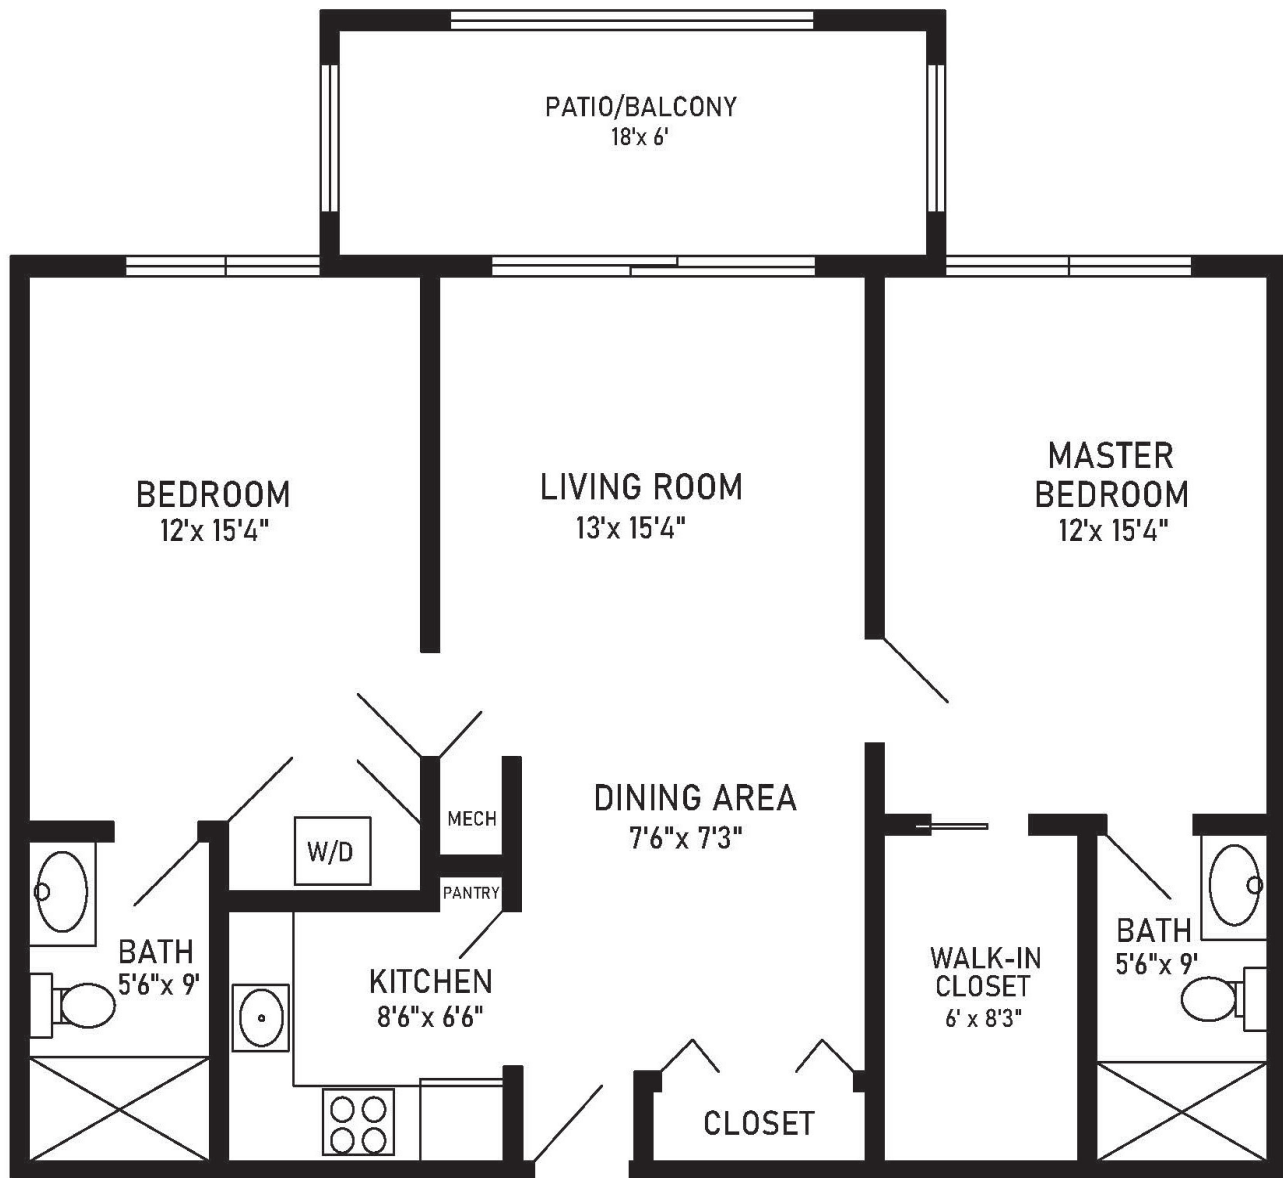

Coco & Sabal Palm
Two-Bedroom, Two-Bath - A

1,009 sq. ft.

Dimensions are approximate.

9215 West Broward Blvd., Plantation, FL 33324 (954) 472-3007 CovLivingFlorida.org

Covenant Living Communities & Services is a ministry of the Evangelical Covenant Church and does not discriminate pursuant to the federal Fair Housing Act. All faiths and beliefs are welcome. 88017PRAD License AL 5941